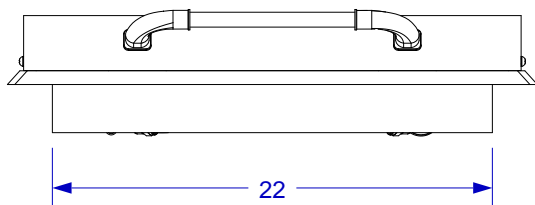

## SPEC SHEET

ISOMETRIC VIEW

TOP VIEW

FRONT VIEW

RIGHT SIDE VIEW

**NOTES:**

1. CUTOUT DIMENSIONS: 22 3/8" W X 17 1/8" L X 2 1/2" D
2. SCALE: 1 1/4" = 1'-0"
3. REVISION: 10/2009