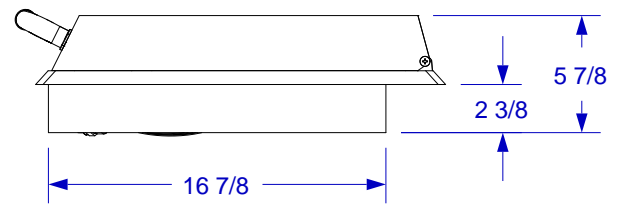

## SPEC SHEET

ISOMETRIC VIEW

TOP VIEW

FRONT VIEW

RIGHT SIDE VIEW

**NOTES:**

1. CUTOUT DIMENSIONS: 22 3/8" W X 17 1/8" L X 2 1/2" D
2. SCALE: 1 1/4" = 1'-0"
3. REVISION: 10/2009