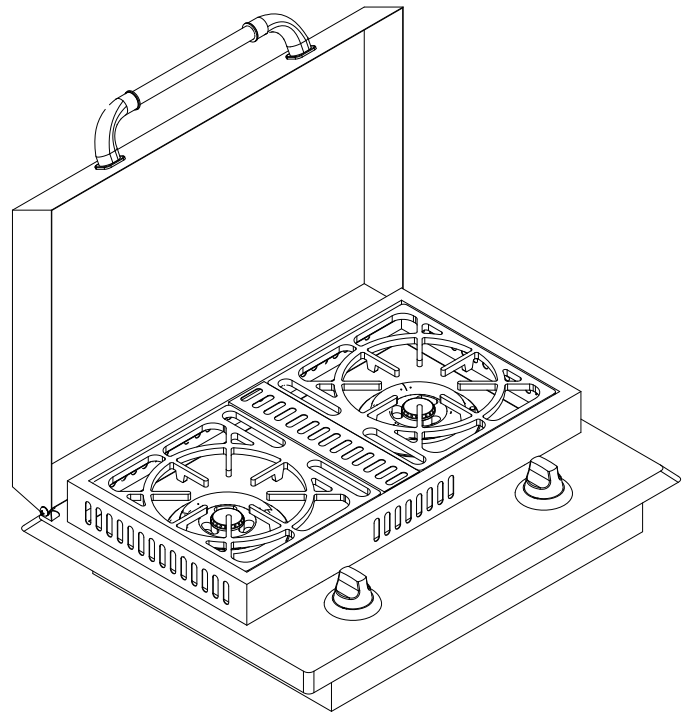

# DOUBLE SIDEBURNER

## SPEC SHEET

ISOMETRIC VIEW

TOP VIEW

FRONT VIEW

RIGHT SIDE VIEW

**NOTES:**

1. CUTOUT DIMENSIONS: 22 3/8" W X 17 1/8" L X 2 1/2" D
2. SCALE: 1 1/4" = 1'-0"
3. REVISION: 10/2009