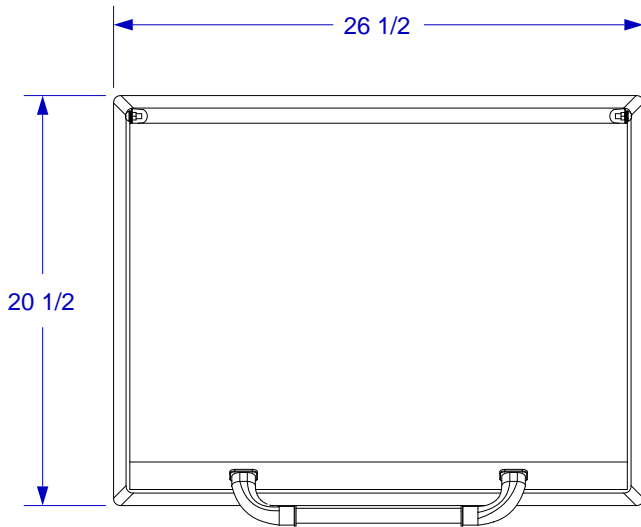

## SPEC SHEET

ISOMETRIC VIEW

TOP VIEW

FRONT VIEW

RIGHT SIDE VIEW

**NOTES:**

1. CUTOUT DIMENSIONS: 22 3/8" W X 17 1/8" L X 2 1/2" D
2. SCALE: 1 1/4" = 1'-0"
3. REVISION: 10/2009