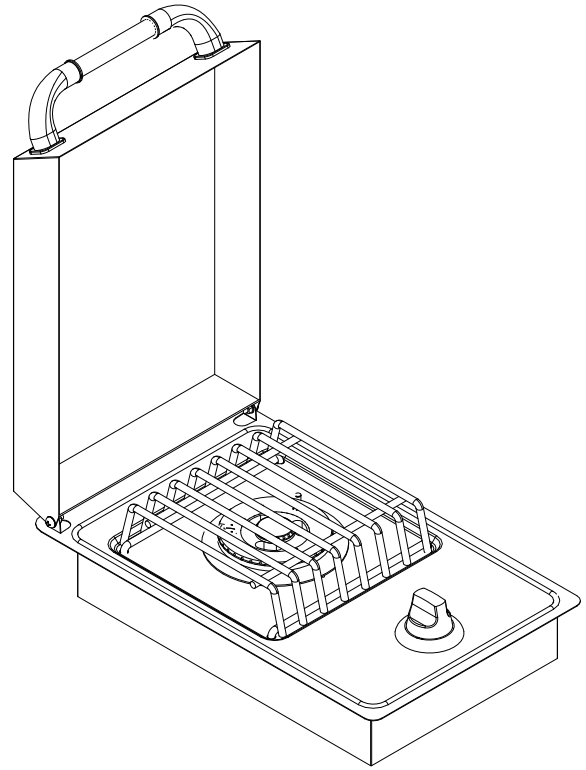

SINGLE SIDEBURNER

SPEC SHEET

ISOMETRIC VIEW

TOP VIEW

FRONT VIEW

RIGHT SIDE VIEW

NOTES:

1. CUTOUT DIMENSIONS: 11 1/4" W X 17 1/2" L X 3 1/4" D

2. SCALE: 1 1/2" = 1'-0"

3. REVISION: 10/2009