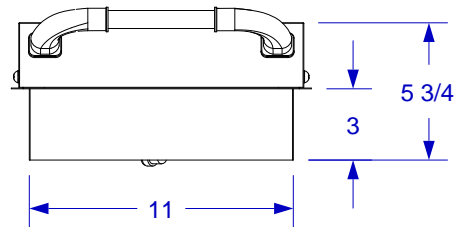

SINGLE SIDEBURNER

SPEC SHEET

ISOMETRIC VIEW

TOP VIEW

FRONT VIEW

RIGHT SIDE VIEW

NOTES:

1. CUTOUT DIMENSIONS: 11 1/4" W X 17 1/2" L X 3 1/4" D

2. SCALE: 1 1/2" = 1'-0"

3. REVISION: 10/2009