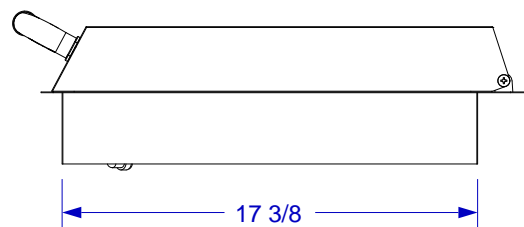

SINGLE SIDEBURNER

SPEC SHEET

ISOMETRIC VIEW

TOP VIEW

FRONT VIEW

RIGHT SIDE VIEW

NOTES:

1. CUTOUT DIMENSIONS: 11 1/4" W X 17 1/2" L X 3 1/4" D

2. SCALE: 1 1/2" = 1'-0"

3. REVISION: 10/2009