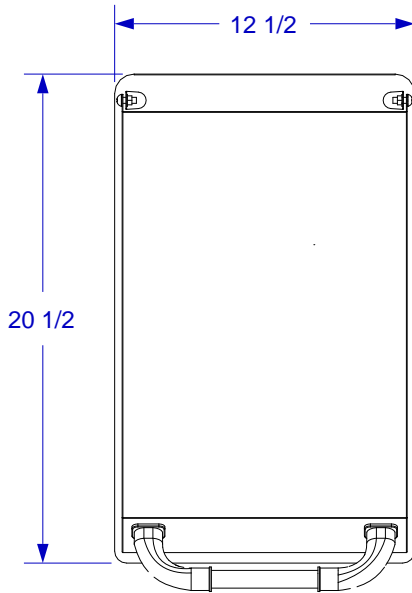

SINGLE SIDEBURNER

SPEC SHEET

ISOMETRIC VIEW

TOP VIEW

FRONT VIEW

RIGHT SIDE VIEW

NOTES:

1. CUTOUT DIMENSIONS: 11 1/4" W X 17 1/2" L X 3 1/4" D

2. SCALE: 1 1/2" = 1'-0"

3. REVISION: 10/2009