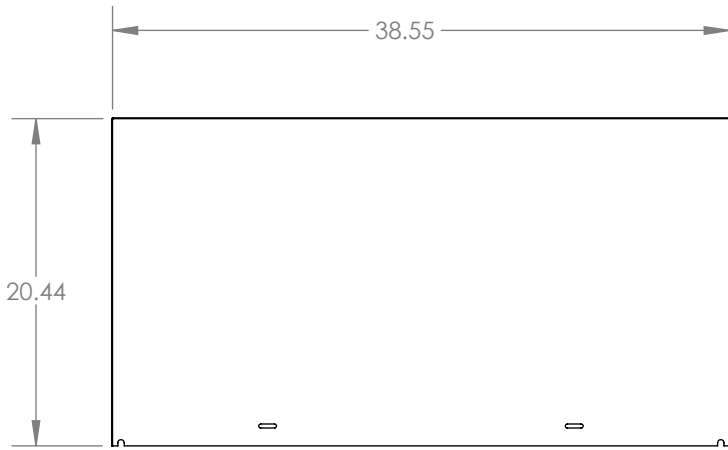

38" DOOR/DRAWER  
COMBO  
PANTRY INSERT  
SPEC SHEET

ISOMETRIC VIEW

TOP VIEW

FRONT VIEW

LEFT VIEW

NOTES:  
1. SCALE: 1:12