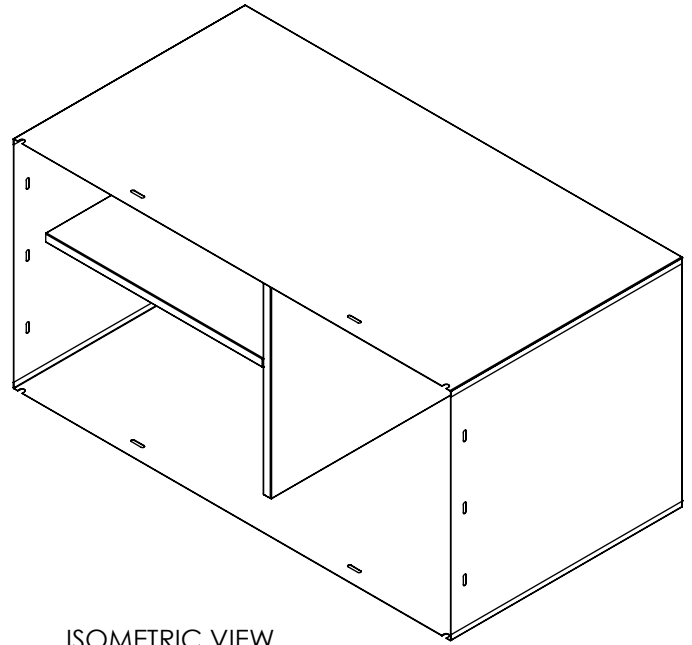

38" DOOR/DRAWER  
COMBO  
PANTRY INSERT  
SPEC SHEET

ISOMETRIC VIEW

TOP VIEW

FRONT VIEW

LEFT VIEW

NOTES:  
1. SCALE: 1:12