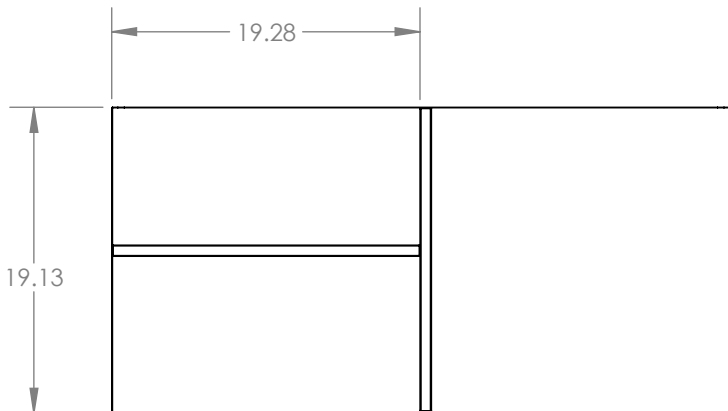

38" DOOR/DRAWER  
COMBO  
PANTRY INSERT  
SPEC SHEET

ISOMETRIC VIEW

TOP VIEW

FRONT VIEW

LEFT VIEW

NOTES:  
1. SCALE: 1:12