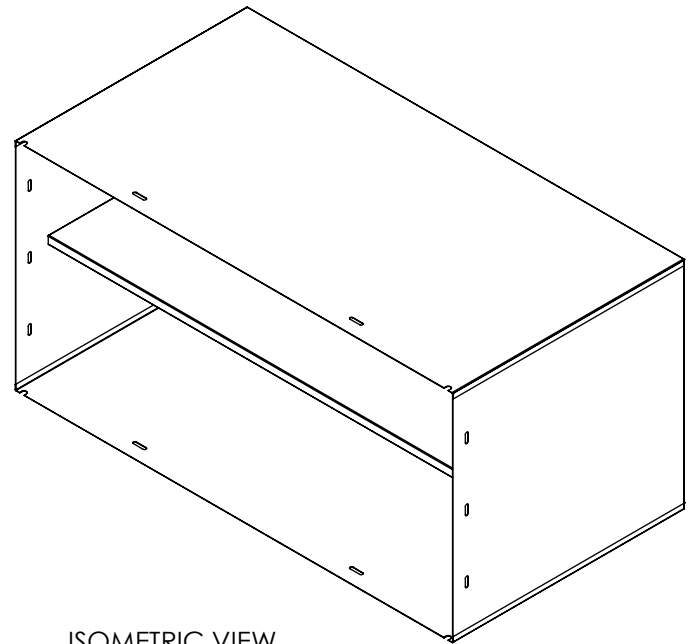

38" DOUBLE DOOR PANTRY INSERT SPEC SHEET

ISOMETRIC VIEW

TOP VIEW

FRONT VIEW

LEFT VIEW

NOTES:
1. SCALE: 1:12