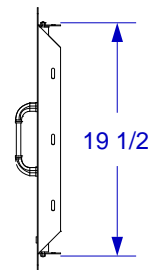

### SKU #34000 S

ISOMETRIC VIEW

TOP VIEW

FRONT VIEW

RIGHT SIDE VIEW

**NOTES:**

1. CUTOUT DIMENSIONS: 38 1/2" W X 20" H X 2 1/4" D

2. SCALE: 3/4" = 1'-0"