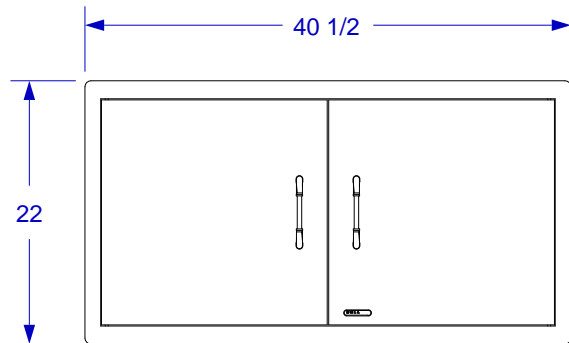

# 38" DOUBLE DOORS

### SKU #34000 S

ISOMETRIC VIEW

TOP VIEW

FRONT VIEW

RIGHT SIDE VIEW

**NOTES:**

1. CUTOUT DIMENSIONS: 38 1/2" W X 20" H X 2 1/4" D

2. SCALE: 3/4" = 1'-0"