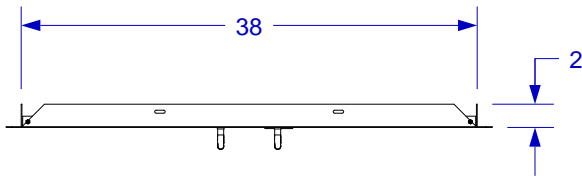

# 38" DOUBLE DOORS

## SPEC SHEET

### SKU #34000 S

ISOMETRIC VIEW

TOP VIEW

FRONT VIEW

RIGHT SIDE VIEW

**NOTES:**

1. CUTOUT DIMENSIONS: 38 1/2" W X 20" H X 2 1/4" D

2. SCALE: 3/4" = 1'-0"