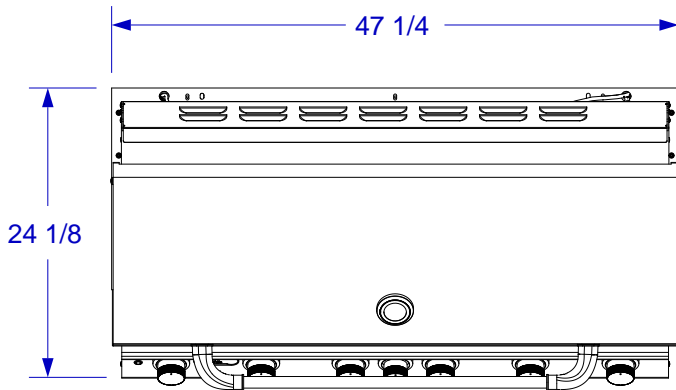

DIABLO GRILL SPEC SHEET

ISOMETRIC VIEW

TOP VIEW

FRONT VIEW

RIGHT SIDE VIEW

NOTES:

1. CUTOUT DIMENSIONS: 46" W X 21" D X 9 1/2" H
2. SCALE: 3/4" = 1'-0"