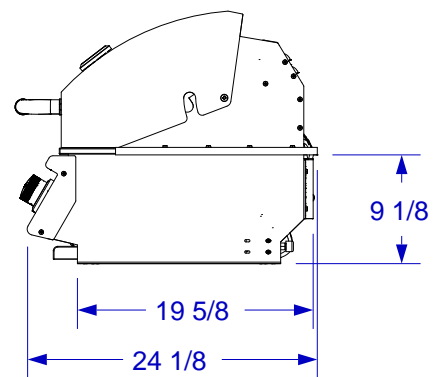

DIABLO GRILL SPEC SHEET

ISOMETRIC VIEW

TOP VIEW

FRONT VIEW

RIGHT SIDE VIEW

NOTES:

1. CUTOUT DIMENSIONS: 46" W X 21" D X 9 1/2" H
2. SCALE: 3/4" = 1'-0"