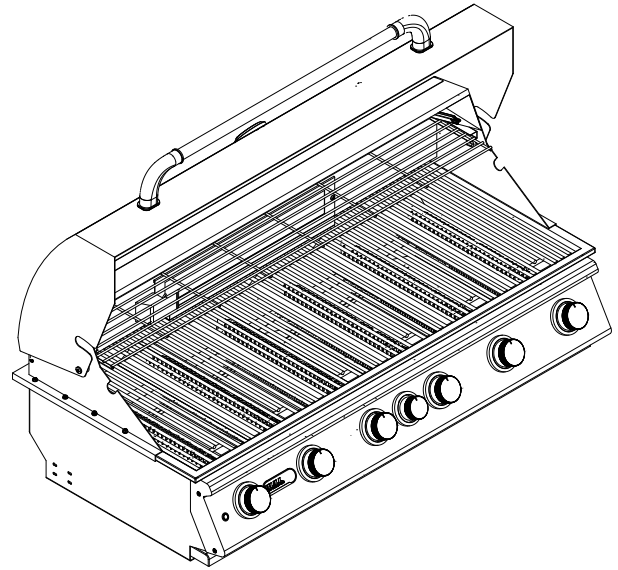

DIABLO GRILL SPEC SHEET

ISOMETRIC VIEW

TOP VIEW

FRONT VIEW

RIGHT SIDE VIEW

NOTES:

1. CUTOUT DIMENSIONS: 46" W X 21" D X 9 1/2" H
2. SCALE: 3/4" = 1'-0"