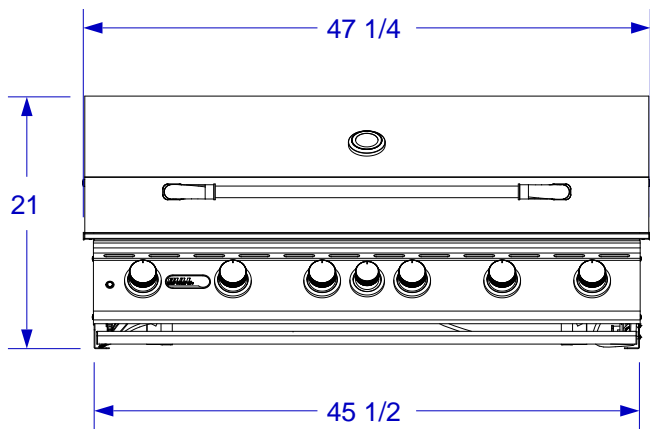

DIABLO GRILL SPEC SHEET

ISOMETRIC VIEW

TOP VIEW

FRONT VIEW

RIGHT SIDE VIEW

NOTES:

1. CUTOUT DIMENSIONS: 46" W X 21" D X 9 1/2" H
2. SCALE: 3/4" = 1'-0"