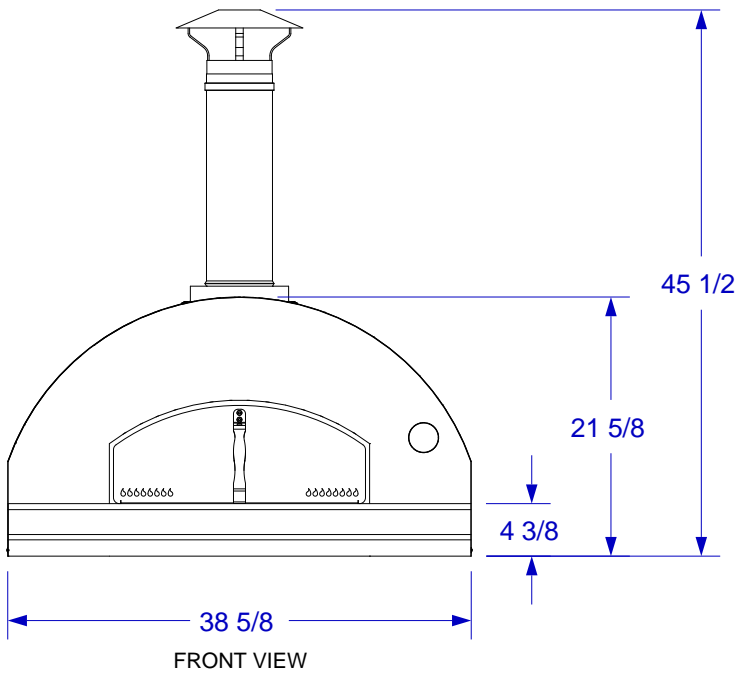

EXTRA LARGE PIZZA OVEN SPEC SHEET

ISOMETRIC VIEW

NOTES:

1. CUTOUT DIMENSIONS: 40"W X 31"D X 4 3/4"H
2. SCALE: 3/4" = 1'-0"