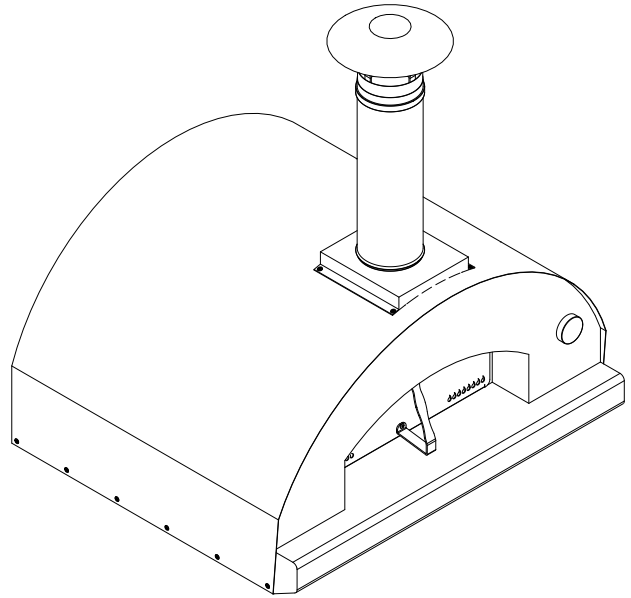

EXTRA LARGE PIZZA OVEN SPEC SHEET

ISOMETRIC VIEW

NOTES:

1. CUTOUT DIMENSIONS: 40"W X 31"D X 4 3/4"H
2. SCALE: 3/4" = 1'-0"