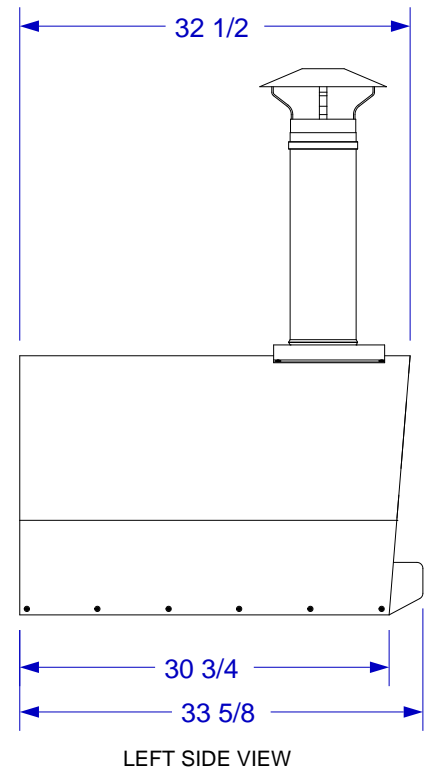

EXTRA LARGE PIZZA OVEN SPEC SHEET

ISOMETRIC VIEW

NOTES:

1. CUTOUT DIMENSIONS: 40"W X 31"D X 4 3/4"H
2. SCALE: 3/4" = 1'-0"